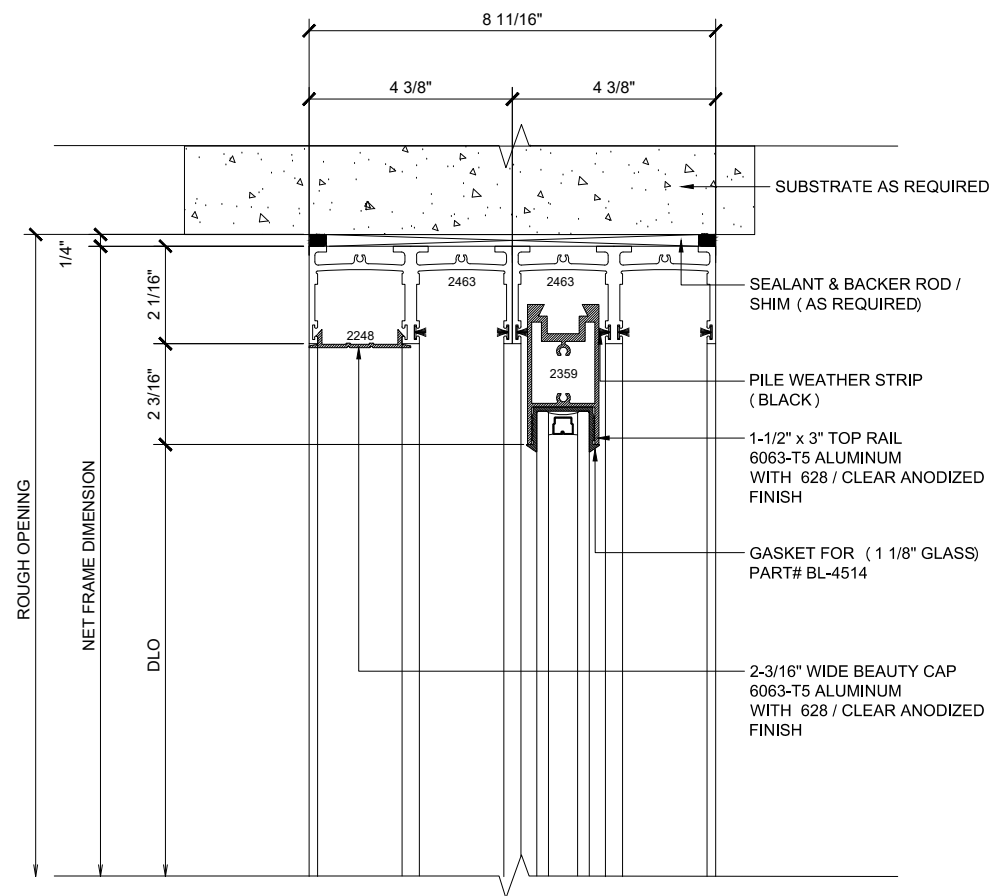

## MAX SLIDER

SLIDING GLASS DOOR - MEDIUM STILE  
 SLIDING DOOR / FIXED PANEL (OXXX-XXXO)

X - SLIDER  
 O - FIX GLASS

① HEAD (@FIXED)

MAX SLIDING DOORS (OXXX-XXXO) SCALE: 6"=1'-0"

③ HEAD (@SLIDER)

MAX SLIDING DOORS (OXXX-XXXO) SCALE: 6"=1'-0"

Std. 1-1/8 I.G. Glazing Gasket  
 Part# BL-4514

Std. 1/2" Glazing Gasket  
 Part# BL-4466

Std. 1/4" Glazing Gasket  
 Part# BL-4533

② SILL (@FIXED)

MAX SLIDING DOORS (OXXX-XXXO) SCALE: 6"=1'-0"

④ SILL (@SLIDER)

MAX SLIDING DOORS (OXXX-XXXO) SCALE: 6"=1'-0"

Ⓐ OPTIONAL INFILLS

MAX SLIDING DOORS (OXXX-XXXO) SCALE: 6"=1'-0"

**5 HEAD (@SLIDER)**

MAX SLIDING DOORS (OXXX-XXXO) SCALE: 6"=1'-0"

**7 HEAD (@SLIDER)**

MAX SLIDING DOORS (OXXX-XXXO) SCALE: 6"=1'-0"

**9 HEAD (@SLIDER)**

MAX SLIDING DOORS (OXXX-XXXO) SCALE: 6"=1'-0"

**6 SILL (@SLIDER)**

MAX SLIDING DOORS (OXXX-XXXO) SCALE: 6"=1'-0"

**8 SILL (@SLIDER)**

MAX SLIDING DOORS (OXXX-XXXO) SCALE: 6"=1'-0"

**10 SILL (@SLIDER)**