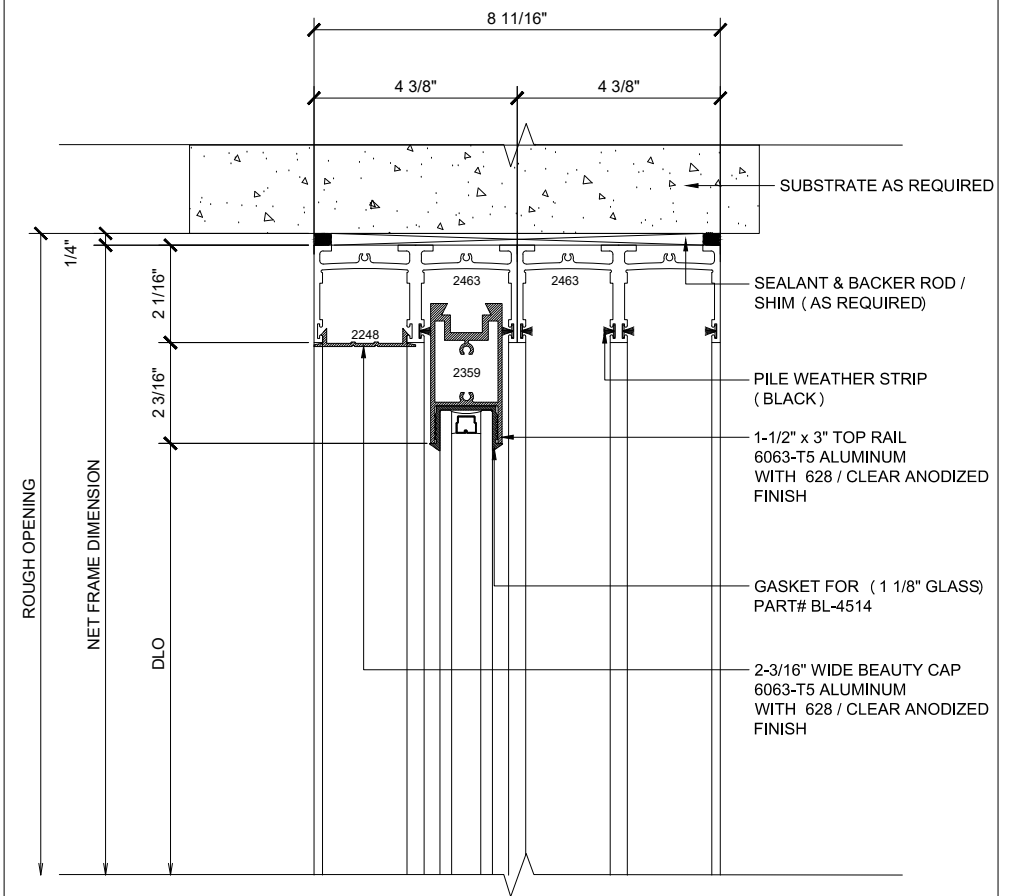

## MAX SLIDER

SLIDING GLASS DOOR - MEDIUM STILE  
 SLIDING DOOR / FIXED PANEL (OXXX-XXXO)

X - SLIDER  
 O - FIX GLASS

① HEAD (@FIXED)

MAX SLIDING DOORS (OXXX-XXXO) SCALE: 6"=1'-0"

③ HEAD (@SLIDER)

MAX SLIDING DOORS (OXXX-XXXO) SCALE: 6"=1'-0"

Std. 1-1/8 I.G. Glazing Gasket  
 Part# BL-4514

Std. 1/2" Glazing Gasket  
 Part# BL-4466

Std. 1/4" Glazing Gasket  
 Part# BL-4533

② SILL (@FIXED)

MAX SLIDING DOORS (OXXX-XXXO) SCALE: 6"=1'-0"

④ SILL (@SLIDER)

MAX SLIDING DOORS (OXXX-XXXO) SCALE: 6"=1'-0"

Ⓐ OPTIONAL INFILLS

MAX SLIDING DOORS (OXXX-XXXO) SCALE: 6"=1'-0"

**5 HEAD (@SLIDER)**

MAX SLIDING DOORS (OXXX-XXXO) SCALE: 6"=1'-0"

**7 HEAD (@SLIDER)**

MAX SLIDING DOORS (OXXX-XXXO) SCALE: 6"=1'-0"