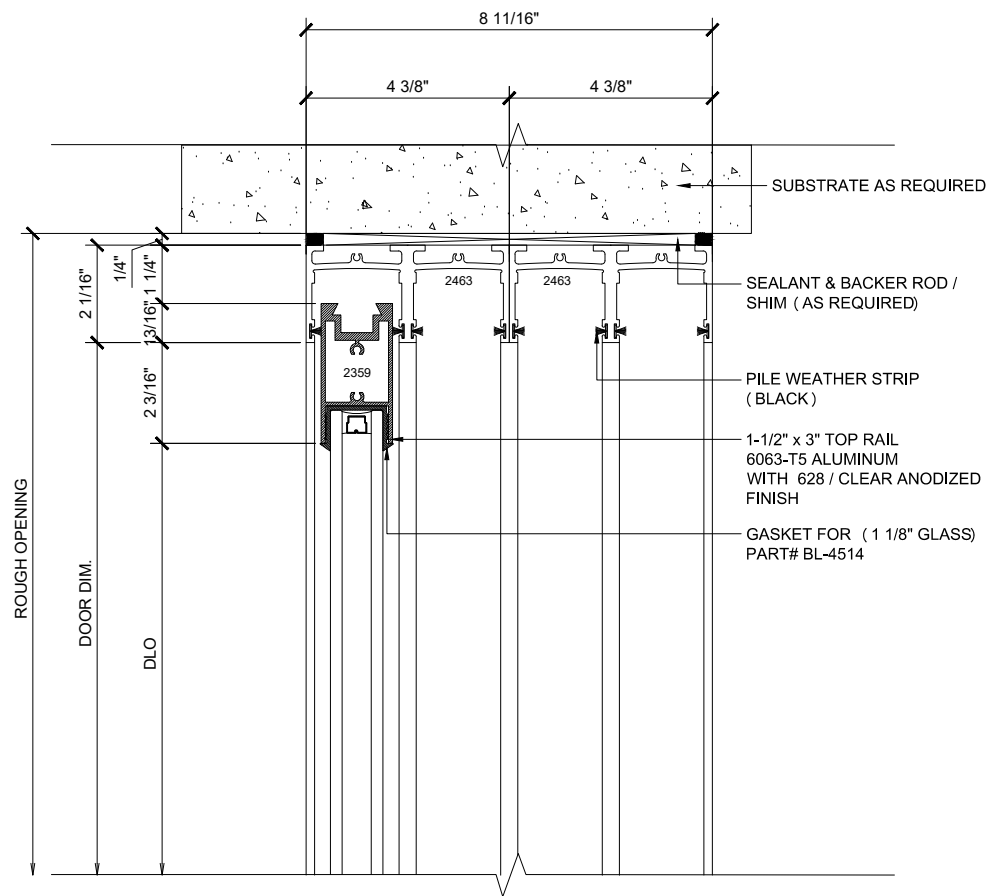

## MAX SLIDER

SLIDING GLASS DOOR - MEDIUM STILE  
 FIXED PANEL (OXXX-XXXO)

X - SLIDER  
 O - FIX GLASS

## MAX SLIDER

SLIDING GLASS DOOR - MEDIUM STILE  
 SLIDING DOOR / FIXED PANEL (OXXX-XXXO)

X - SLIDER  
 O - FIX GLASS

① HEAD (@FIXED)

MAX SLIDING DOORS (OXXX-XXXO) SCALE: 6"=1'-0"

③ HEAD (@SLIDER)

MAX SLIDING DOORS (OXXX-XXXO) SCALE: 6"=1'-0"

MAX SLIDING DOORS (OXXX-XXXO) SCALE: 6"=1'-0"

Ⓐ OPTIONAL INFILLS

MAX SLIDING DOORS (OXXX-XXXO) SCALE: 6"=1'-0"

**5 HEAD (@SLIDER)**

MAX SLIDING DOORS (OXXX-XXXO) SCALE: 6"=1'-0"

**7 HEAD (@SLIDER)**

MAX SLIDING DOORS (OXXX-XXXO) SCALE: 6"=1'-0"