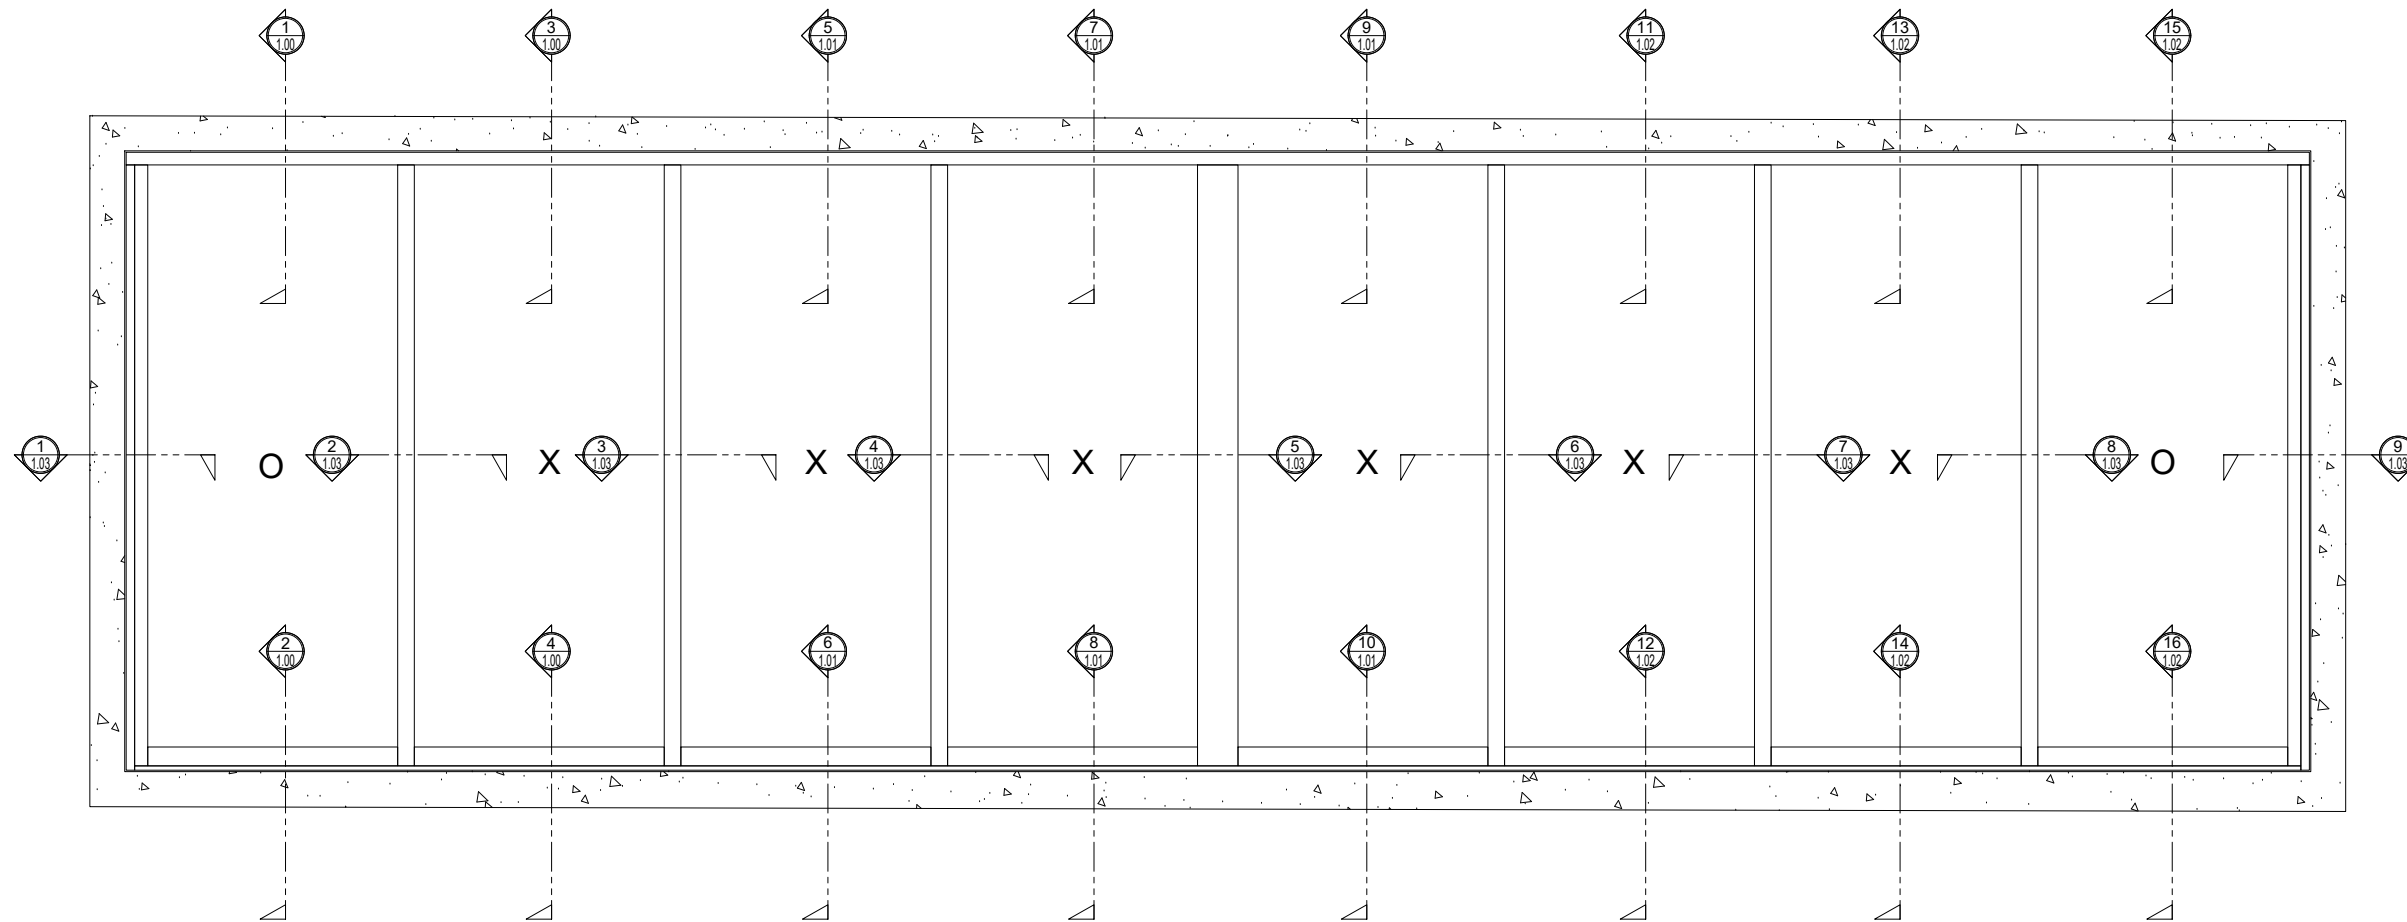

## MAX SLIDER

SLIDING GLASS DOOR - MEDIUM STILE  
 FIXED PANEL (OXXX-XXXO)

X - SLIDER  
 O - FIX GLASS

## MAX SLIDER

SLIDING GLASS DOOR - MEDIUM STILE  
 SLIDING DOOR / FIXED PANEL (OXXX-XXXO)

X - SLIDER  
 O - FIX GLASS

① HEAD (@FIXED)

MAX SLIDING DOORS (OXXX-XXXO) SCALE: 6"=1'-0"

③ HEAD (@SLIDER)

MAX SLIDING DOORS (OXXX-XXXO) SCALE: 6"=1'-0"