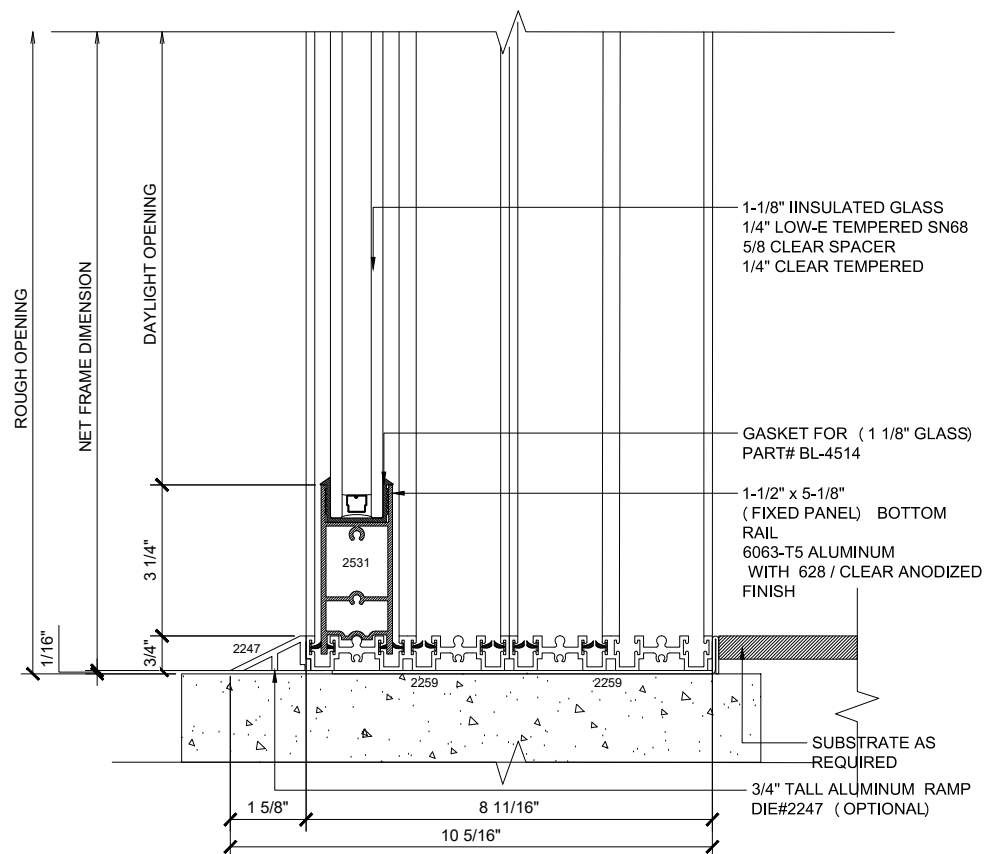

## MAX SLIDER

SLIDING GLASS DOOR - MEDIUM STILE  
 SLIDING DOOR / FIXED PANEL (OXXX-XXXO)

X - SLIDER  
 O - FIX GLASS

① HEAD (@FIXED)

MAX SLIDING DOORS (OXXX-XXXO) SCALE: 6"=1'-0"

③ HEAD (@SLIDER)

MAX SLIDING DOORS (OXXX-XXXO) SCALE: 6"=1'-0"

Std. 1-1/8 I.G. Glazing Gasket  
 Part# BL-4514

Std. 1/2" Glazing Gasket  
 Part# BL-4466

Std. 1/4" Glazing Gasket  
 Part# BL-4533

② SILL (@FIXED)

MAX SLIDING DOORS (OXXX-XXXO) SCALE: 6"=1'-0"

④ SILL (@SLIDER)

MAX SLIDING DOORS (OXXX-XXXO) SCALE: 6"=1'-0"

Ⓐ OPTIONAL INFILLS

MAX SLIDING DOORS (OXXX-XXXO) SCALE: 6"=1'-0"

**5 HEAD (@SLIDER)**

MAX SLIDING DOORS (OXXX-XXXO) SCALE: 6"=1'-0"

**7 HEAD (@SLIDER)**

MAX SLIDING DOORS (OXXX-XXXO) SCALE: 6"=1'-0"