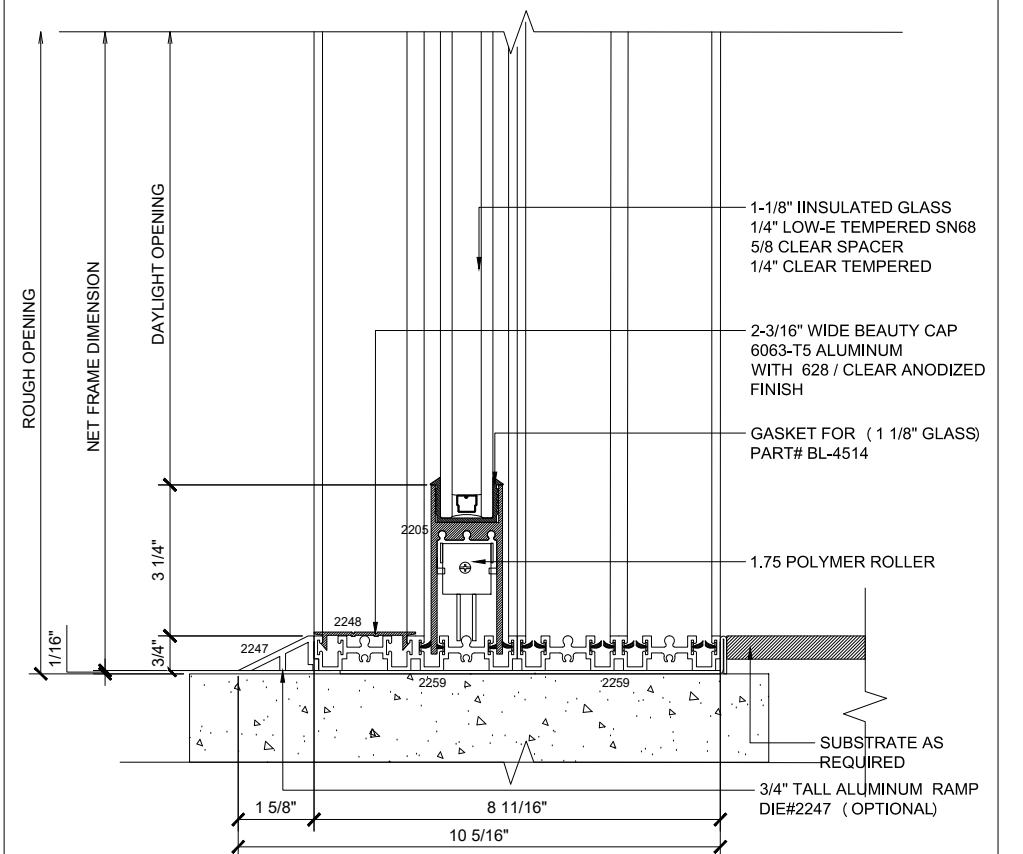

## MAX SLIDER

SLIDING GLASS DOOR - MEDIUM STILE  
 SLIDING DOOR / FIXED PANEL (OXXX-XXXO)

X - SLIDER  
 O - FIX GLASS

① HEAD (@FIXED)

MAX SLIDING DOORS (OXXX-XXXO) SCALE: 6"=1'-0"

③ HEAD (@SLIDER)

MAX SLIDING DOORS (OXXX-XXXO) SCALE: 6"=1'-0"

Std. 1-1/8 I.G. Glazing Gasket  
 Part# BL-4514

Std. 1/2" Glazing Gasket  
 Part# BL-4466

Std. 1/4" Glazing Gasket  
 Part# BL-4533

② SILL (@FIXED)

MAX SLIDING DOORS (OXXX-XXXO) SCALE: 6"=1'-0"

④ SILL (@SLIDER)

MAX SLIDING DOORS (OXXX-XXXO) SCALE: 6"=1'-0"

Ⓐ OPTIONAL INFILLS

MAX SLIDING DOORS (OXXX-XXXO) SCALE: 6"=1'-0"

**5 HEAD (@SLIDER)**

MAX SLIDING DOORS (OXXX-XXXO) SCALE: 6"=1'-0"

**7 HEAD (@SLIDER)**

MAX SLIDING DOORS (OXXX-XXXO) SCALE: 6"=1'-0"

**9 HEAD (@SLIDER)**

MAX SLIDING DOORS (OXXX-XXXO) SCALE: 6"=1'-0"

**6 SILL (@SLIDER)**

MAX SLIDING DOORS (OXXX-XXXO) SCALE: 6"=1'-0"

**8 SILL (@SLIDER)**

MAX SLIDING DOORS (OXXX-XXXO) SCALE: 6"=1'-0"

**10 SILL (@SLIDER)**